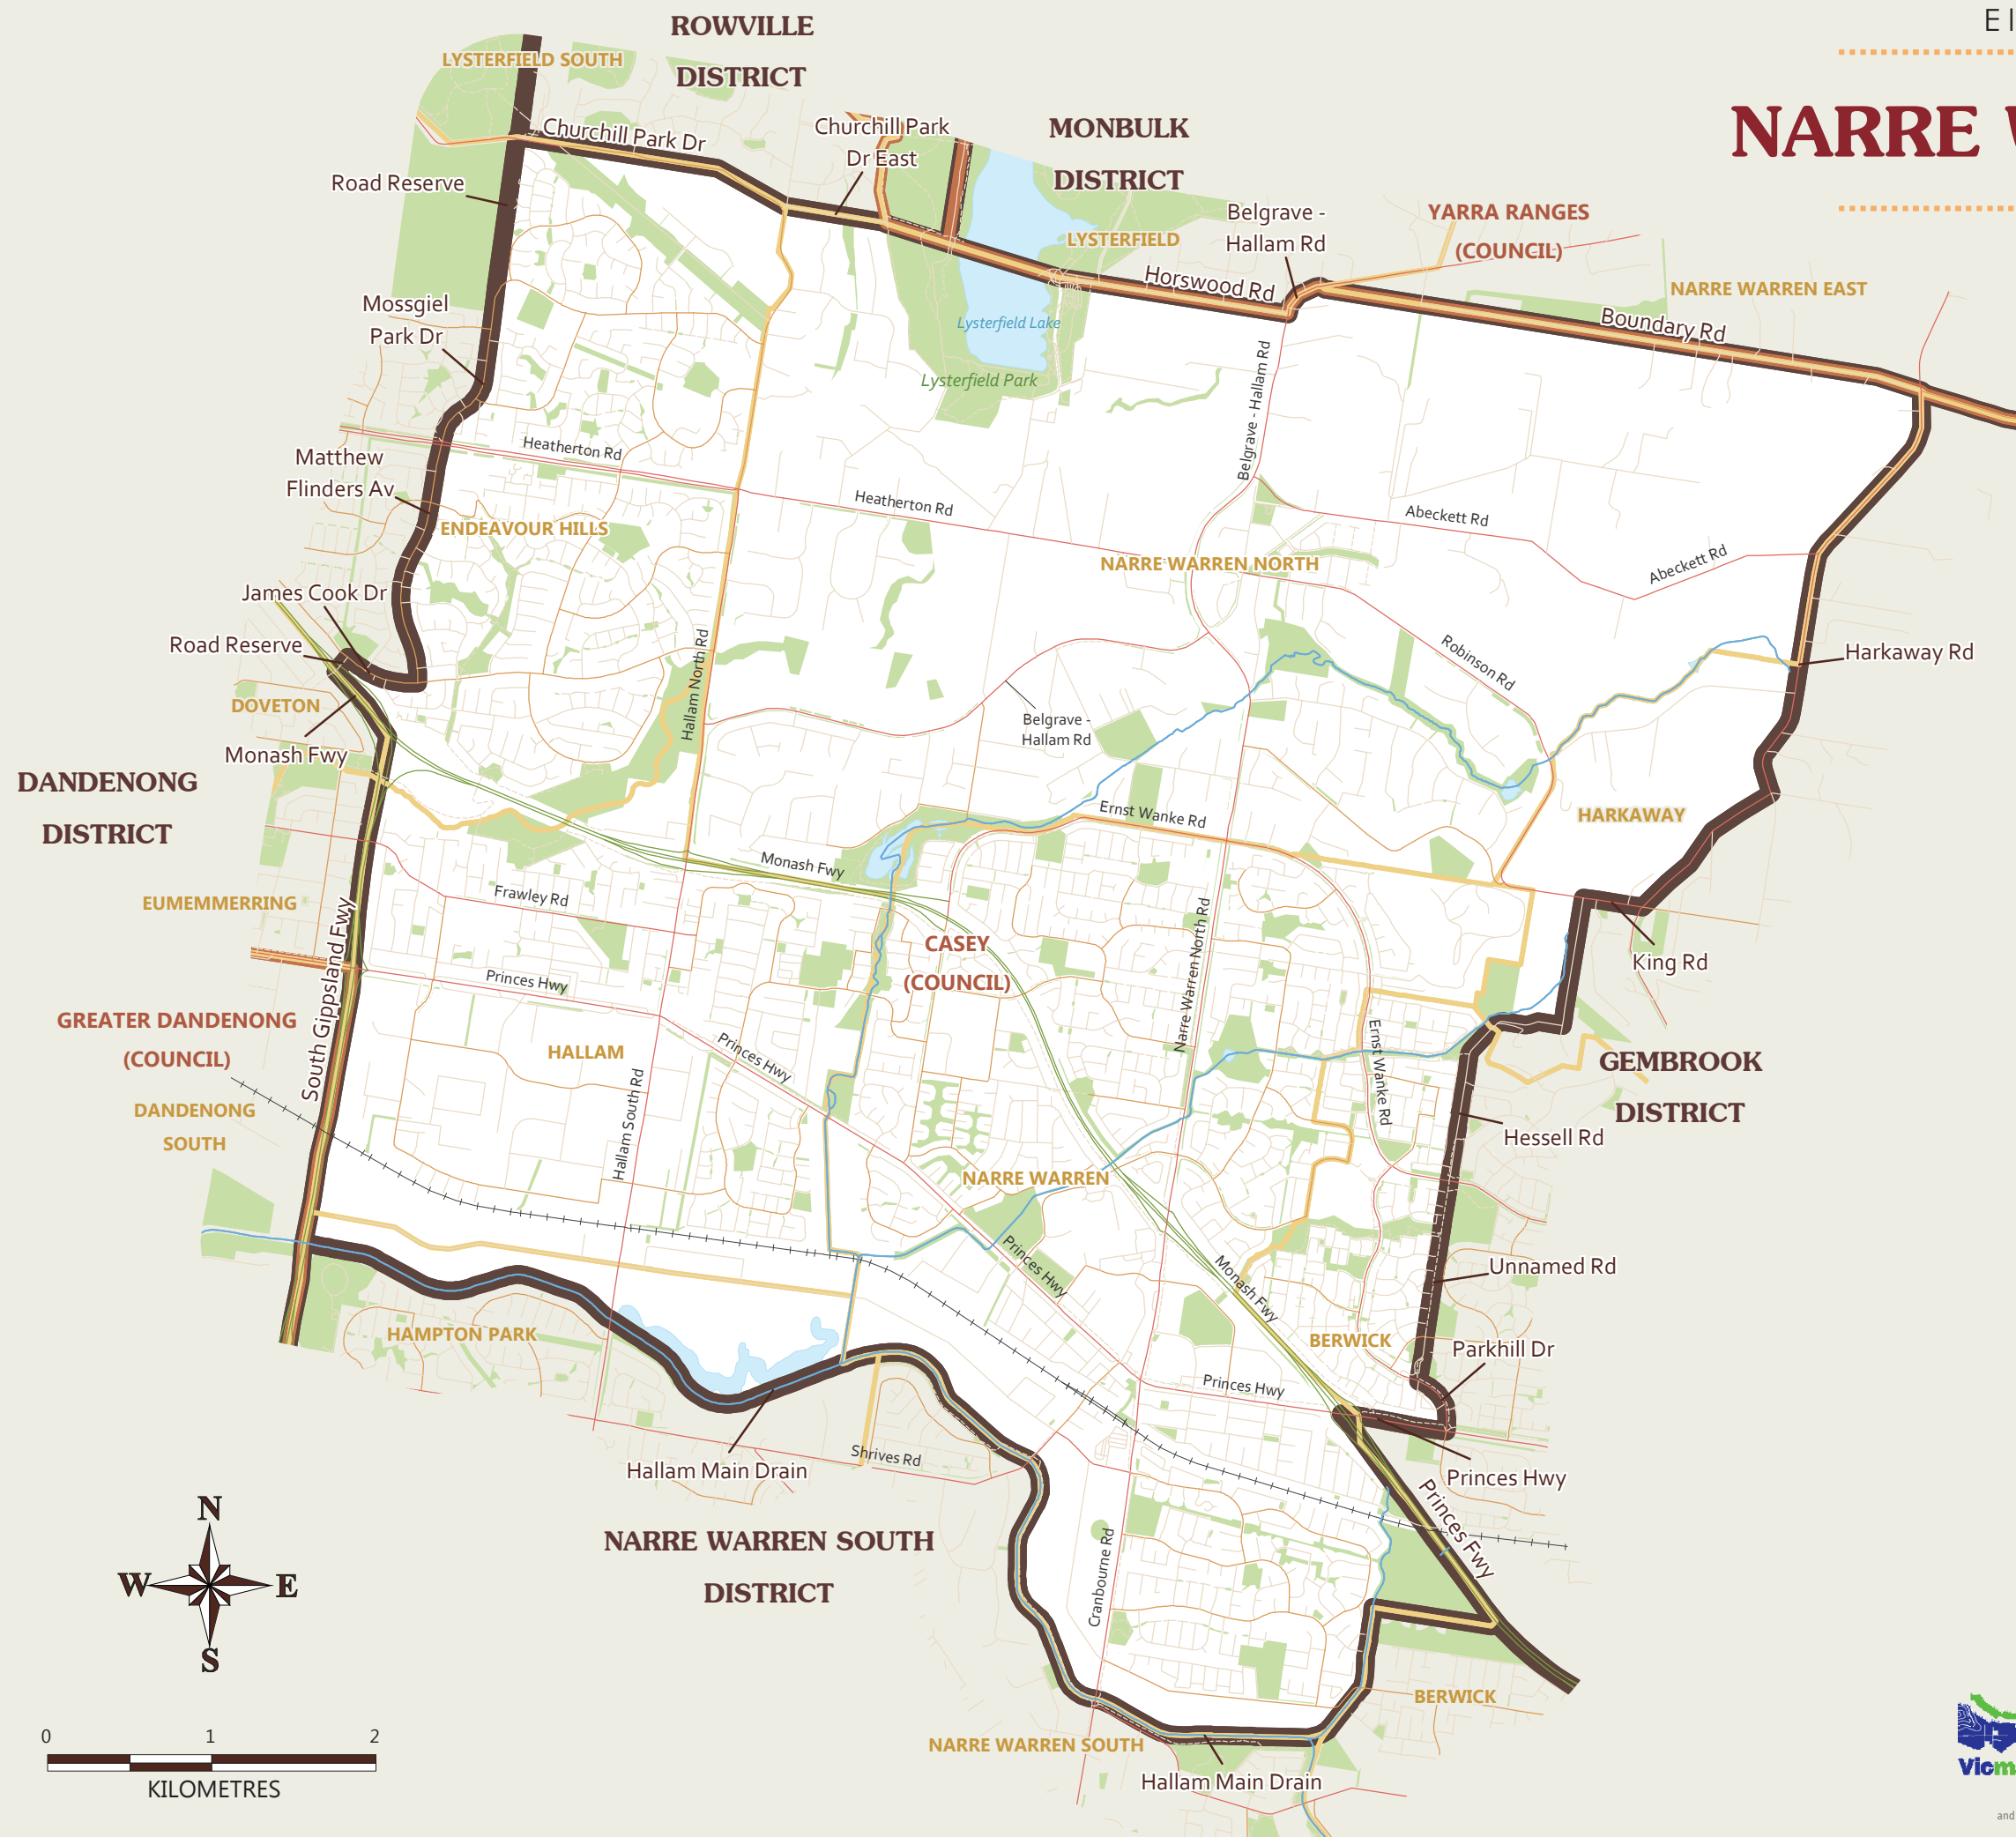

# NARRE WARREN NORTH

Area: 56.73 sq km

**Legend**

- District Boundary
- Municipality Boundary
- Locality Boundary

**Map Symbols**

- Freeway
- Main Road
- Collector Road
- Road
- Railway
- River/Creek
- Lake
- Park & Reserve

Data sets for alignment  
 Locality as at March, 2013  
 Property grid as at April, 2013